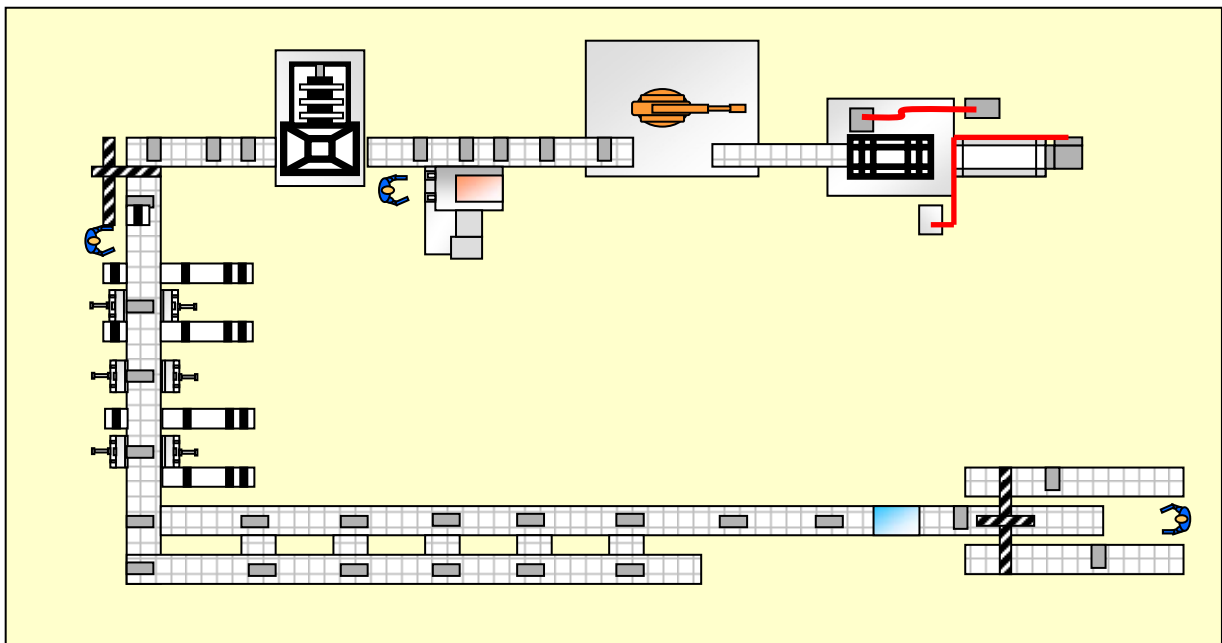

GEFIT Livernois Engineering

Radiator assembly line

GEFIT Livernois Engineering LLC
25315 Kean Street, Dearborn, MI 48124
Tel. (313) 278-0200, Fax (313) 278-5992,
www.livernois.com

GEFIT Livernois Engineering

Characteristics of the line:

- Nr 1 manual station
- Nr 15 automatic stations
- People required : 1
- Production Capacity: 120 pieces/hour

GEFIT Livernois Engineering LLC
25315 Kean Street, Dearborn, MI 48124
Tel. (313) 278-0200, Fax (313) 278-5992,
www.livernois.com