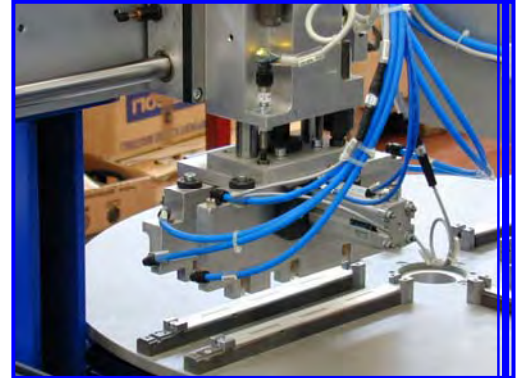

GEFIT Livernois Engineering

Heater assembly line

GEFIT Livernois Engineering LLC

25315 Kean Street, Dearborn, MI 48124

Tel. (313) 278-0200, Fax (313) 278-5992, www.livernois.com

GEFIT Livernois Engineering

Characteristics of the line:

- Nr 1 manual station
- Nr 2 semi-automatic stations
- Nr 7 automatic stations
- People required : 3
- Production Capacity: 90 pieces/hour

GEFIT Livernois Engineering LLC

25315 Kean Street, Dearborn, MI 48124