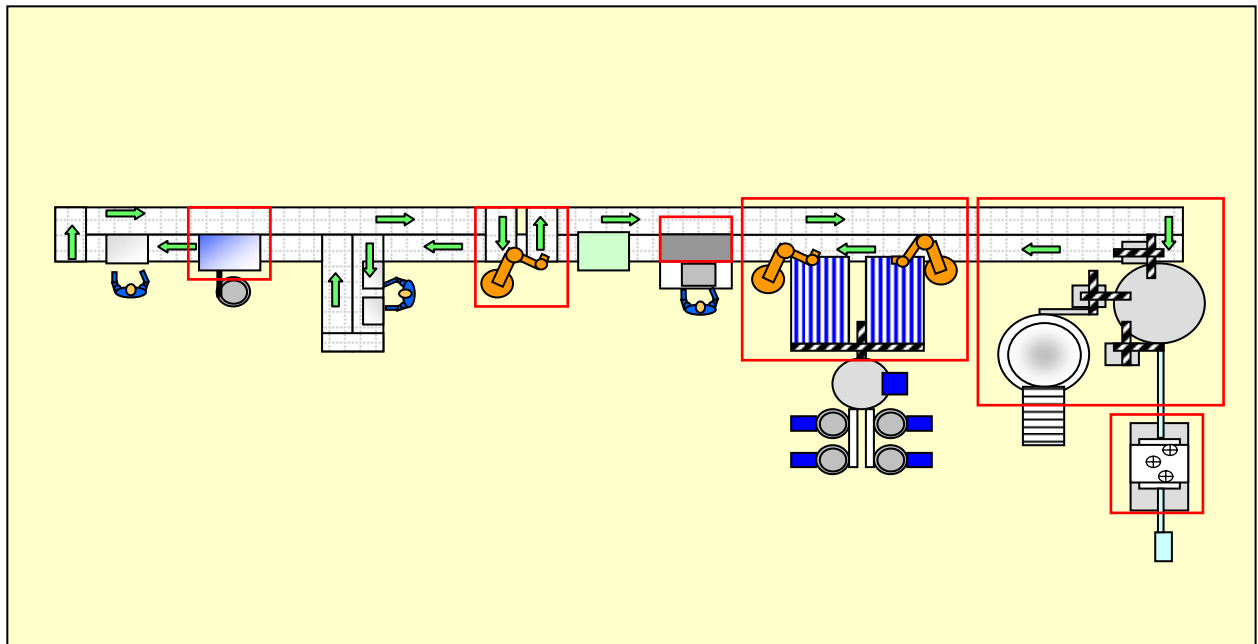

GEFIT Livernois Engineering

Heater assembly line

GEFIT Livernois Engineering LLC

25315 Kean Street, Dearborn, MI 48124

Tel. (313) 278-0200, Fax (313) 278-5992, www.livernois.com

GEFIT Livernois Engineering

Characteristics of the line:

- Nr 1 manual station
- Nr 2 semi-automatic stations
- Nr 7 automatic stations
- People required : 3
- Production Capacity: 90 pieces/hour

GEFIT Livernois Engineering LLC

25315 Kean Street, Dearborn, MI 48124