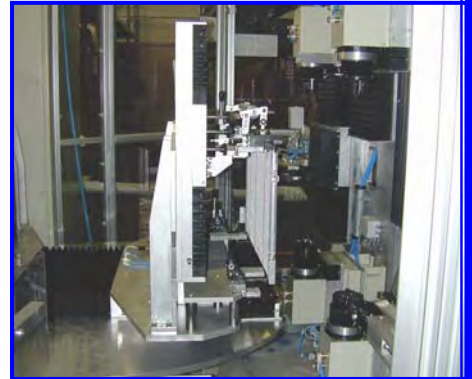

GEFIT Livernois Engineering

Crimping machine

GEFIT Livernois Engineering LLC

25315 Kean Street, Dearborn, MI 48124

Tel. (313) 278-0200, Fax (313) 278-5992, www.livernois.com

Characteristics of the cell:

- Nr 1 manual station
- Nr 1 automatic station
- People required : 1
- Production Capacity: 100 pieces/hour