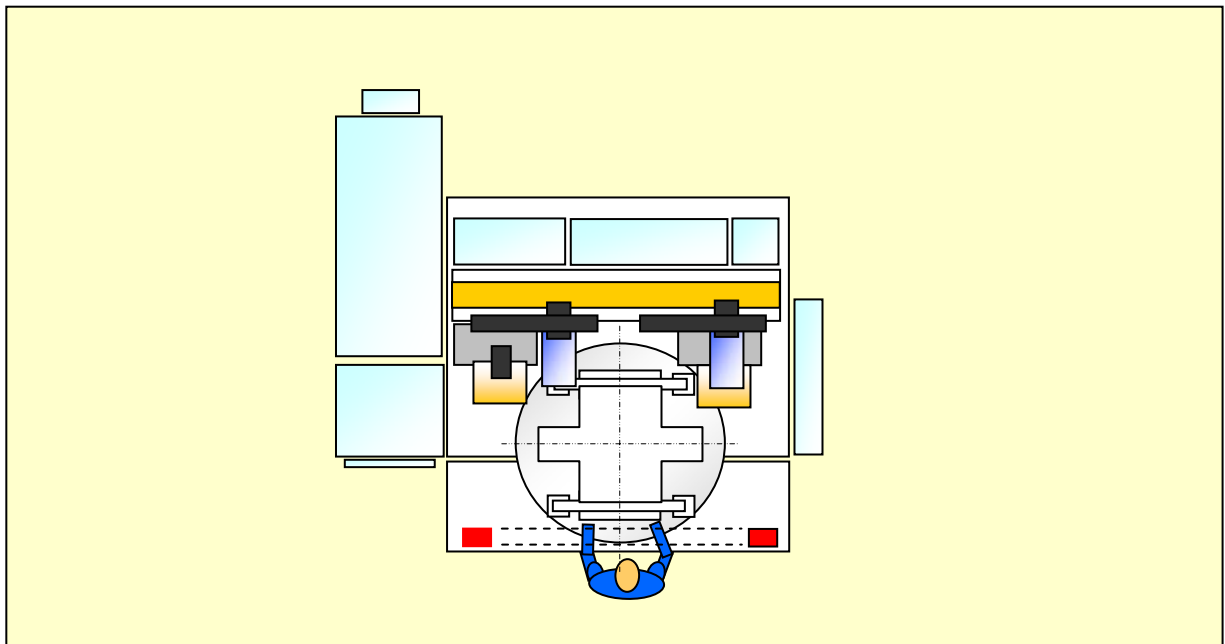

GEFIT Livernois Engineering

Crimping machine

GEFIT Livernois Engineering LLC

25315 Kean Street, Dearborn, MI 48124

Tel. (313) 278-0200, Fax (313) 278-5992, www.livernois.com

Characteristics of the cell:

- Nr 1 manual station
- Nr 1 automatic station
- People required : 1
- Production Capacity: 100 pieces/hour