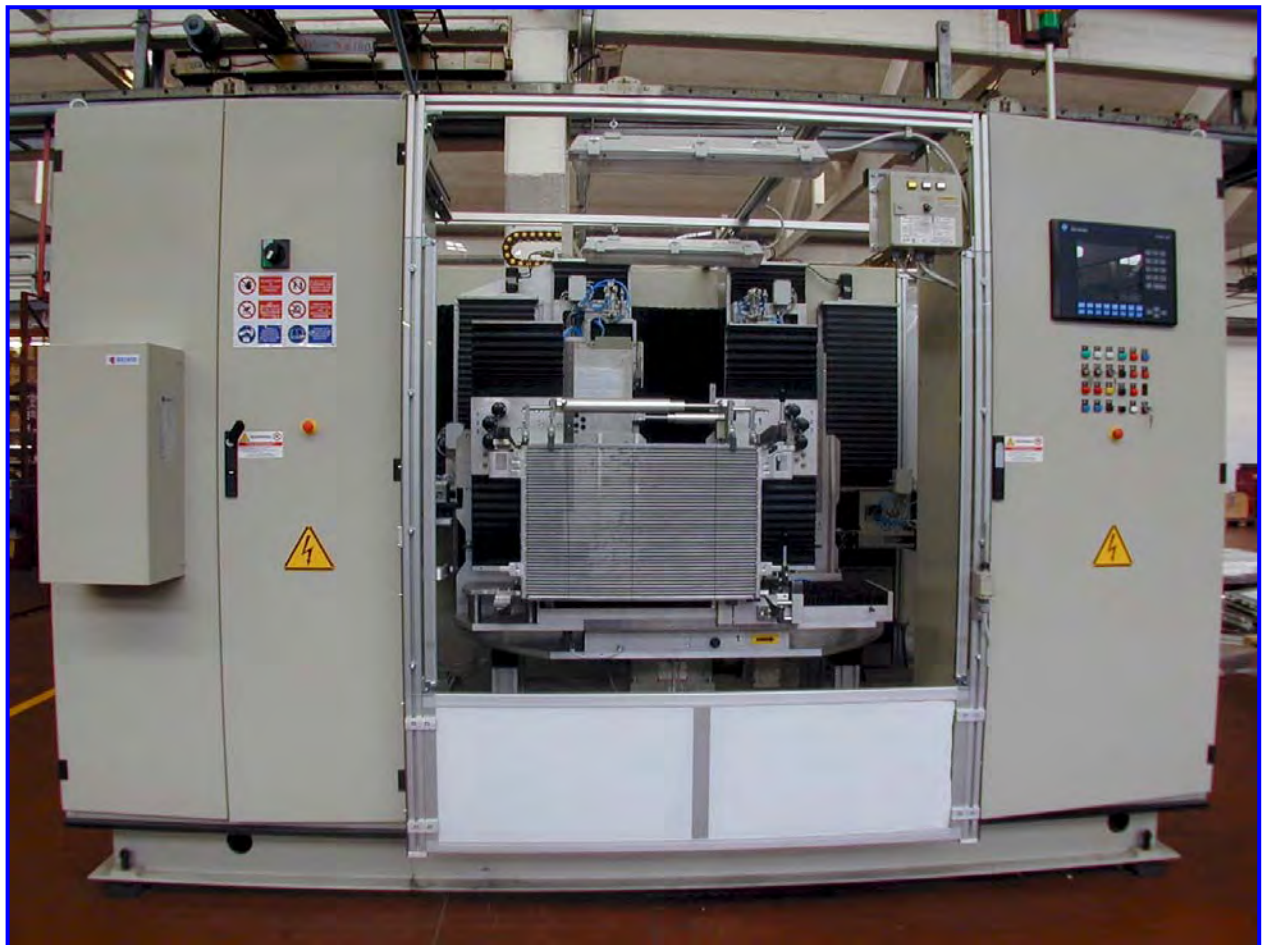

GEFIT Livernois Engineering

Crimping machine

GEFIT Livernois Engineering LLC

25315 Kean Street, Dearborn, MI 48124

Tel. (313) 278-0200, Fax (313) 278-5992, www.livernois.com

Characteristics of the cell:

- Nr 1 manual station
- Nr 1 automatic station
- People required : 1
- Production Capacity: 100 pieces/hour